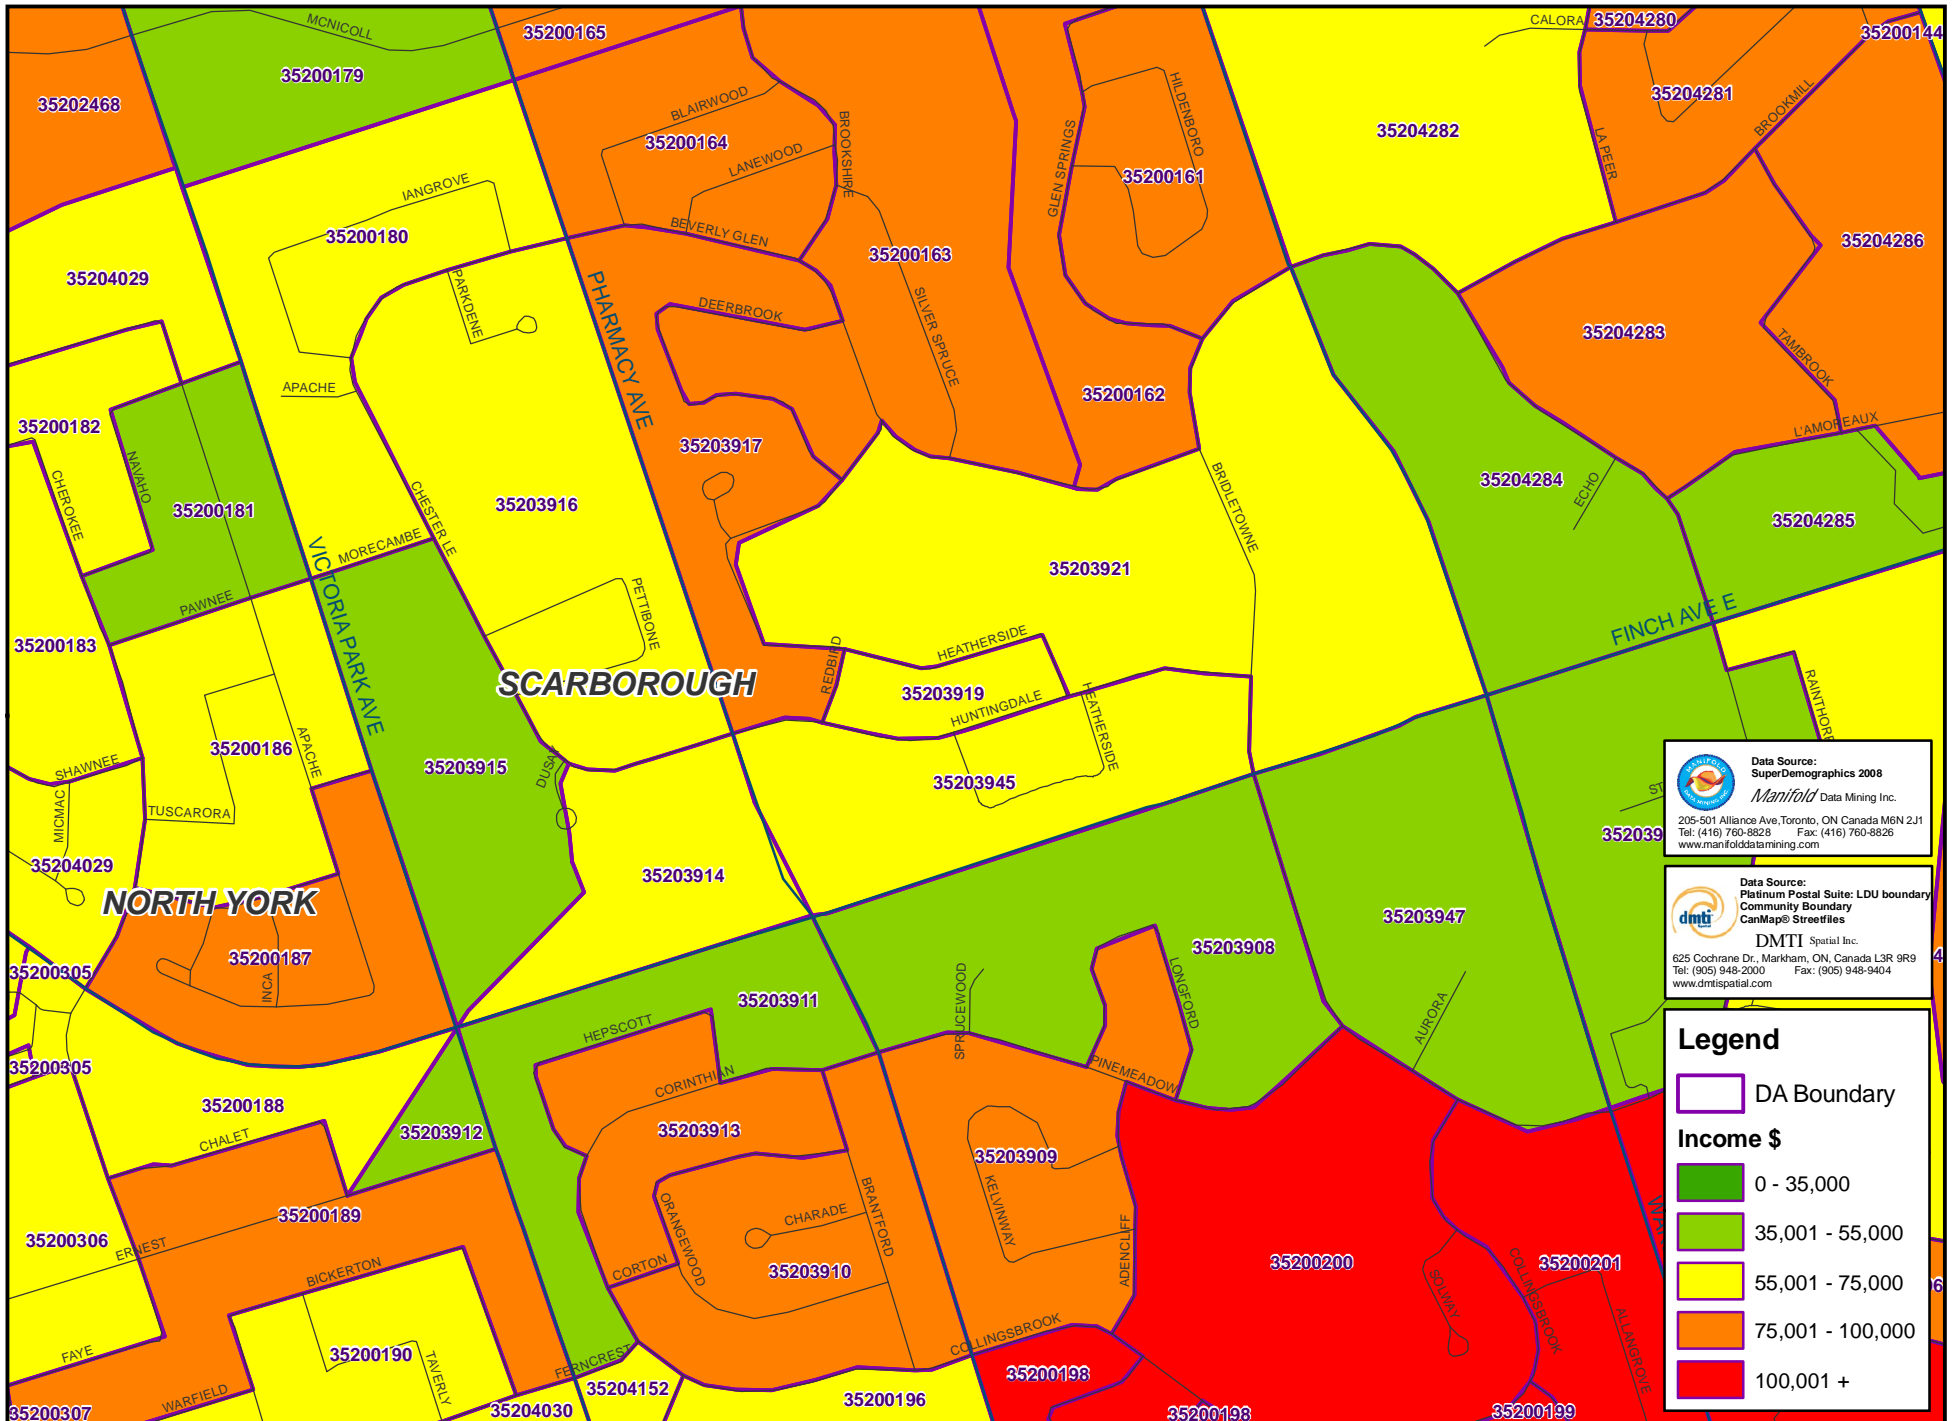

Income at DA Level

Data Source:
SuperDemographics 2008
Manifold Data Mining Inc.
205-501 Alliance Ave, Toronto, ON Canada M6N 2J1
Tel: (416) 760-8828 Fax: (416) 760-8826
www.manifolddatamining.com

Data Source:
Platinum Postal Suite; LDU boundary
Community Boundary
CanMap® Streetfiles
DMTI Spatial Inc.
625 Cochrane Dr, Markham, ON, Canada L3R 9R9
Tel: (905) 948-2000 Fax: (905) 948-9404
www.dmtispacial.com

Legend

- DA Boundary

Income \$

- 0 - 35,000
- 35,001 - 55,000
- 55,001 - 75,000
- 75,001 - 100,000
- 100,001 +